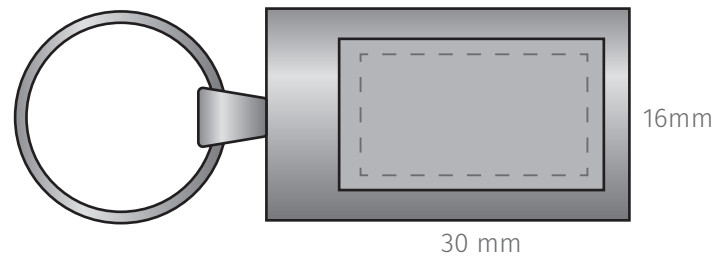

**TEMPLATE:**  
■ SIENNA KEYRING

Item shown at 100% actual size when viewed on A4 paper

BRANDING - Pad, Engrave

Max branding area 30 x 16mm